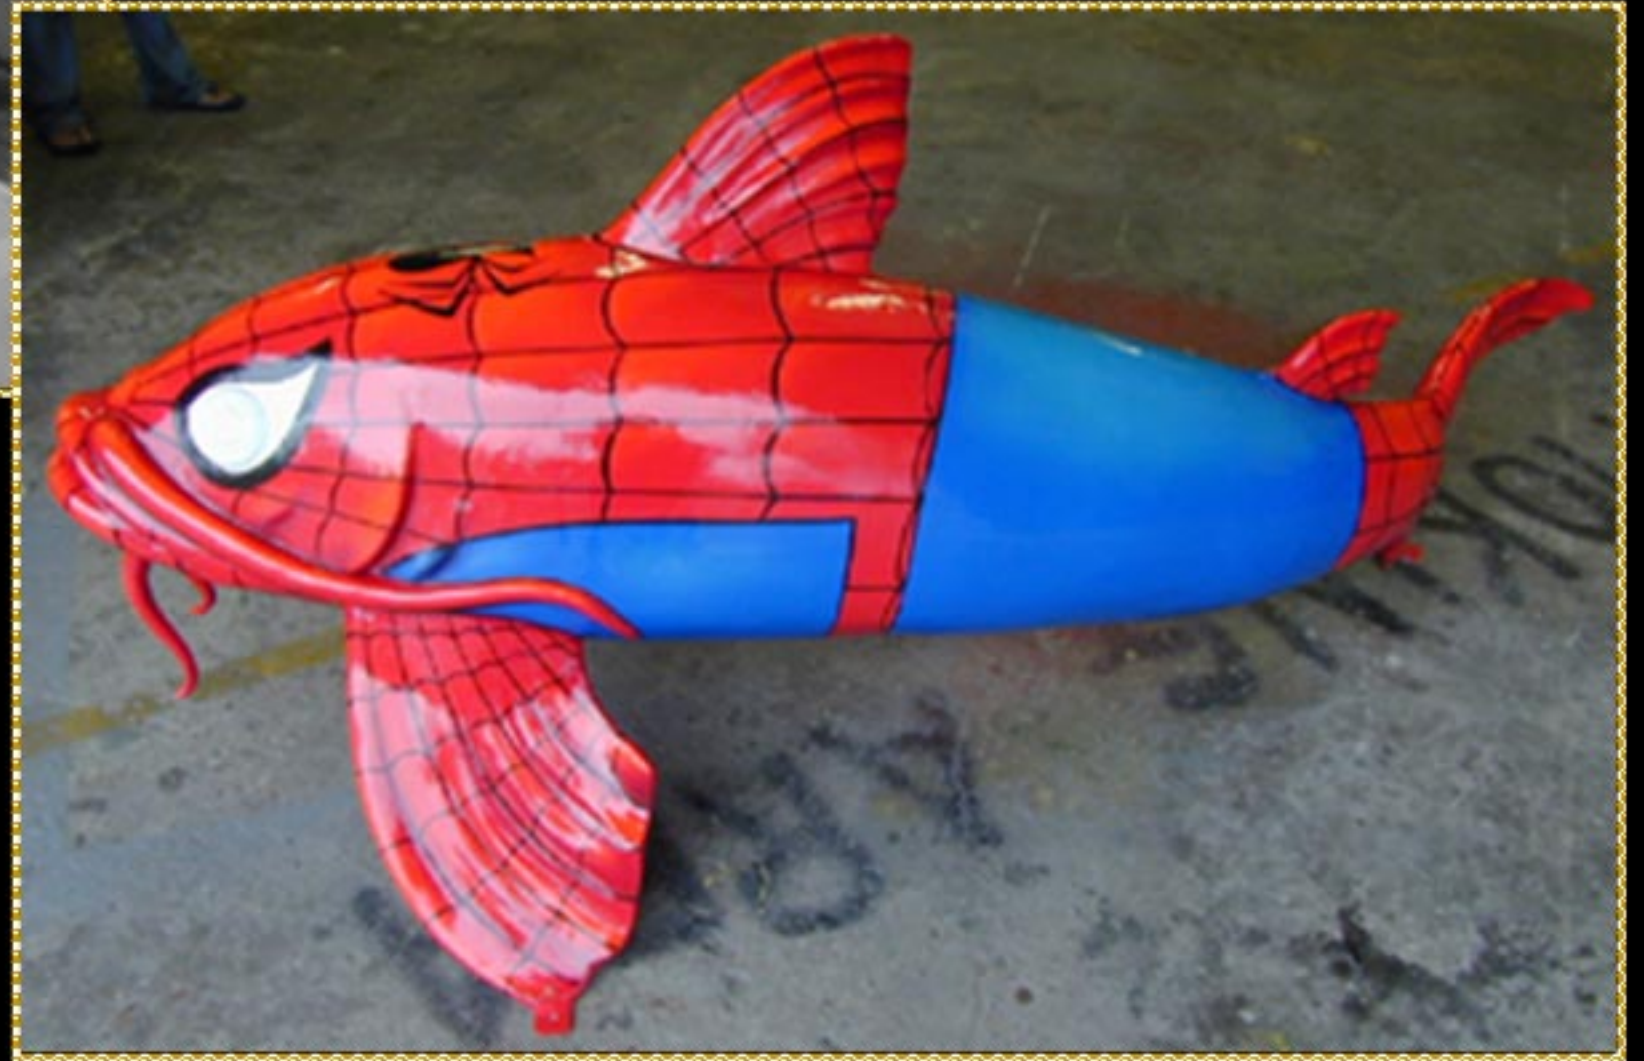

Kern Studios

**“Catfish Out of Water”
Community Art Project**

**Cumberland River Compact
Nashville, TN**